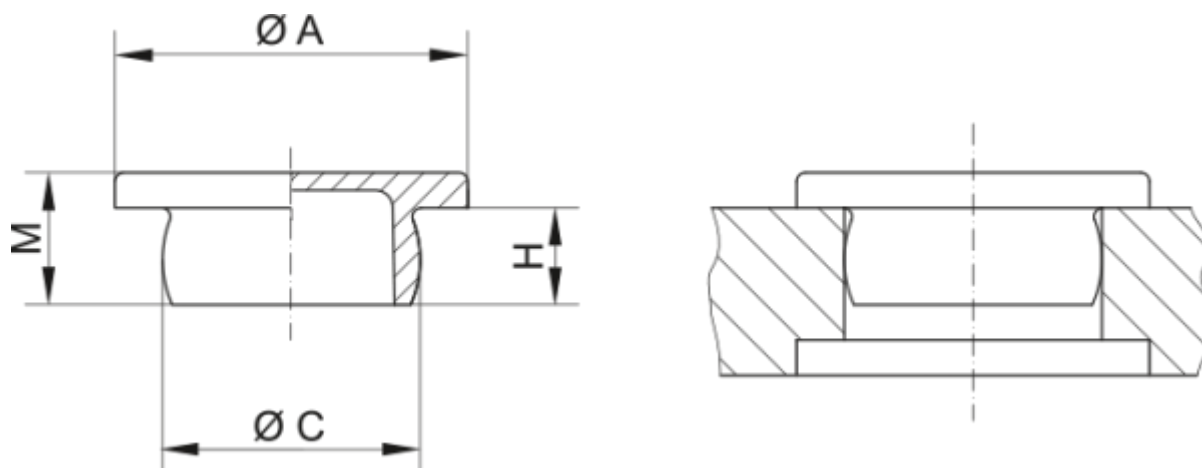

Data Sheet

Article number: 59GPN300F402

Description: KLEE Round plug GPN 300F - \varnothing 59

Measures

A = 63

C = 59

H = 18

M = 21.3